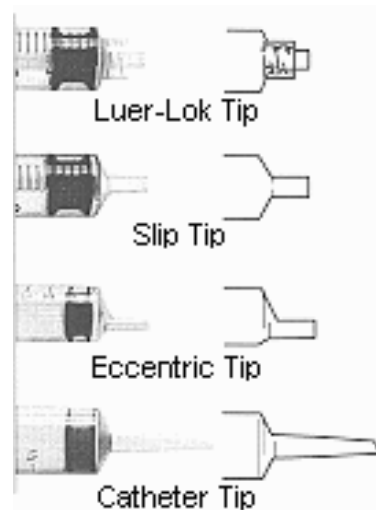

BD SYRINGE RANGE

Description:

World renowned Benton Dickinson Syringes. Quality at the right price. Full range of sizes and nozzle types. High quality Syringes with tight fitting plunger.

| Code | Product | Size |
|--------|--------------------------------------|------|
| SYRI17 | BD Syringe 1ml Luer Slip | 100s |
| SYRI18 | BD Syringe 1ml Luer Slip | each |
| SYRI19 | BD Syringe 3ml Luer Lok | 100s |
| SYRI20 | BD Syringe 3ml Luer Lok | each |
| SYRI21 | BD Syringe 5ml Luer Slip | 100s |
| SYRI22 | BD Syringe 5ml Luer Slip | each |
| SYRI23 | BD Syringe 5ml Luer Lok | 100s |
| SYRI24 | BD Syringe 5ml Luer Lok | each |
| SYRI25 | BD Syringe 10ml Concentric Luer Slip | 100s |
| SYRI26 | BD Syringe 10ml Concentric Luer Slip | each |
| SYRI27 | BD Syringe 10ml Eccentric Luer slip | 100s |
| SYRI28 | BD Syringe 10ml Eccentric Luer Slip | each |
| SYRI29 | BD Syringe 20ml Eccentric Luer Slip | 120s |
| SYRI30 | BD Syringe 20ml Eccentric Luer Slip | each |
| SYRI31 | BD Syringe 20ml Luer Lok | 40s |
| SYRI32 | BD Syringe 20ml Luer Lok | each |
| SYRI33 | BD Syringe 30ml Concentric Luer Lok | 60s |
| SYRI34 | BD Syringe 30ml Concentric Luer Lok | each |
| SYRI35 | BD Syringe 60ml Catheter Tip | 60s |
| SYRI36 | BD Syringe 60ml Catheter Tip | each |
| SYRI37 | BD Syringe 60ml Concentric Luer Lok | 60s |
| SYRI38 | BD Syringe 60ml Concentric Luer Lok | each |
| SYRI39 | BD Syringe 60ml Eccentric Luer Slip | 60s |
| SYRI40 | BD Syringe 60ml Eccentric Luer Slip | each |